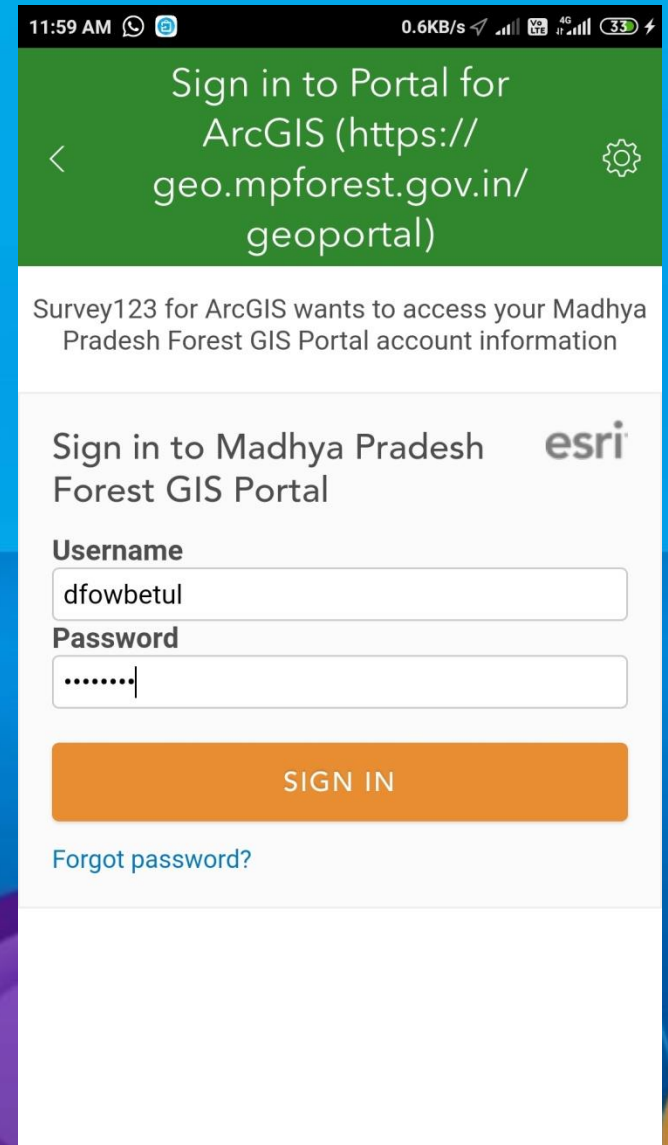

ArcGIS Survey123