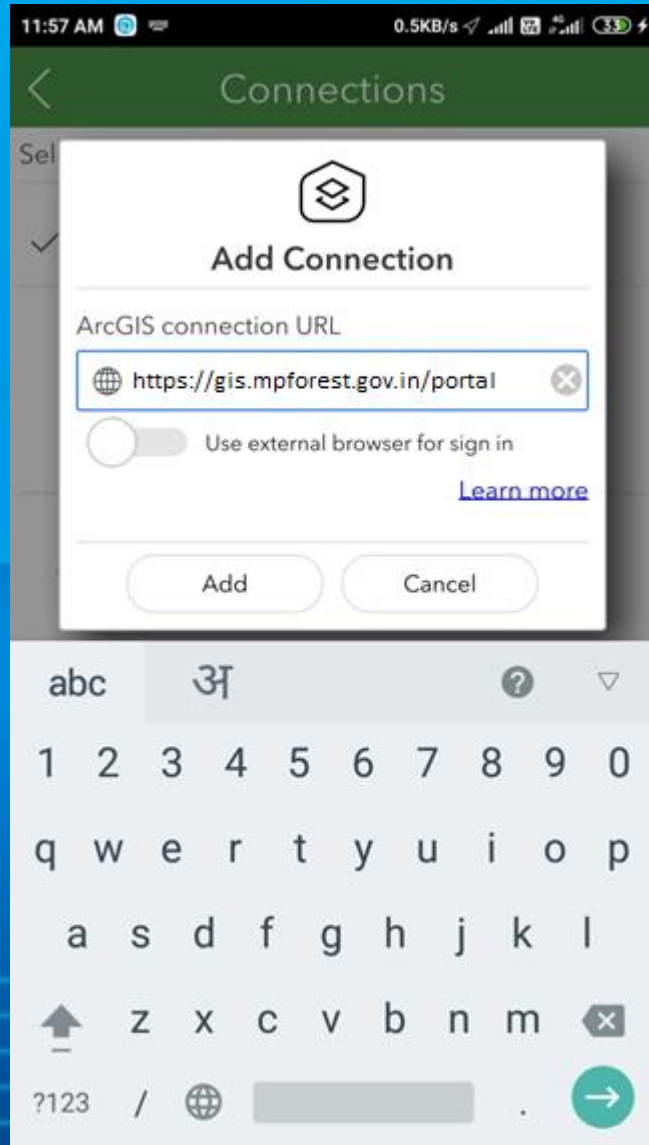

ArcGIS Survey123